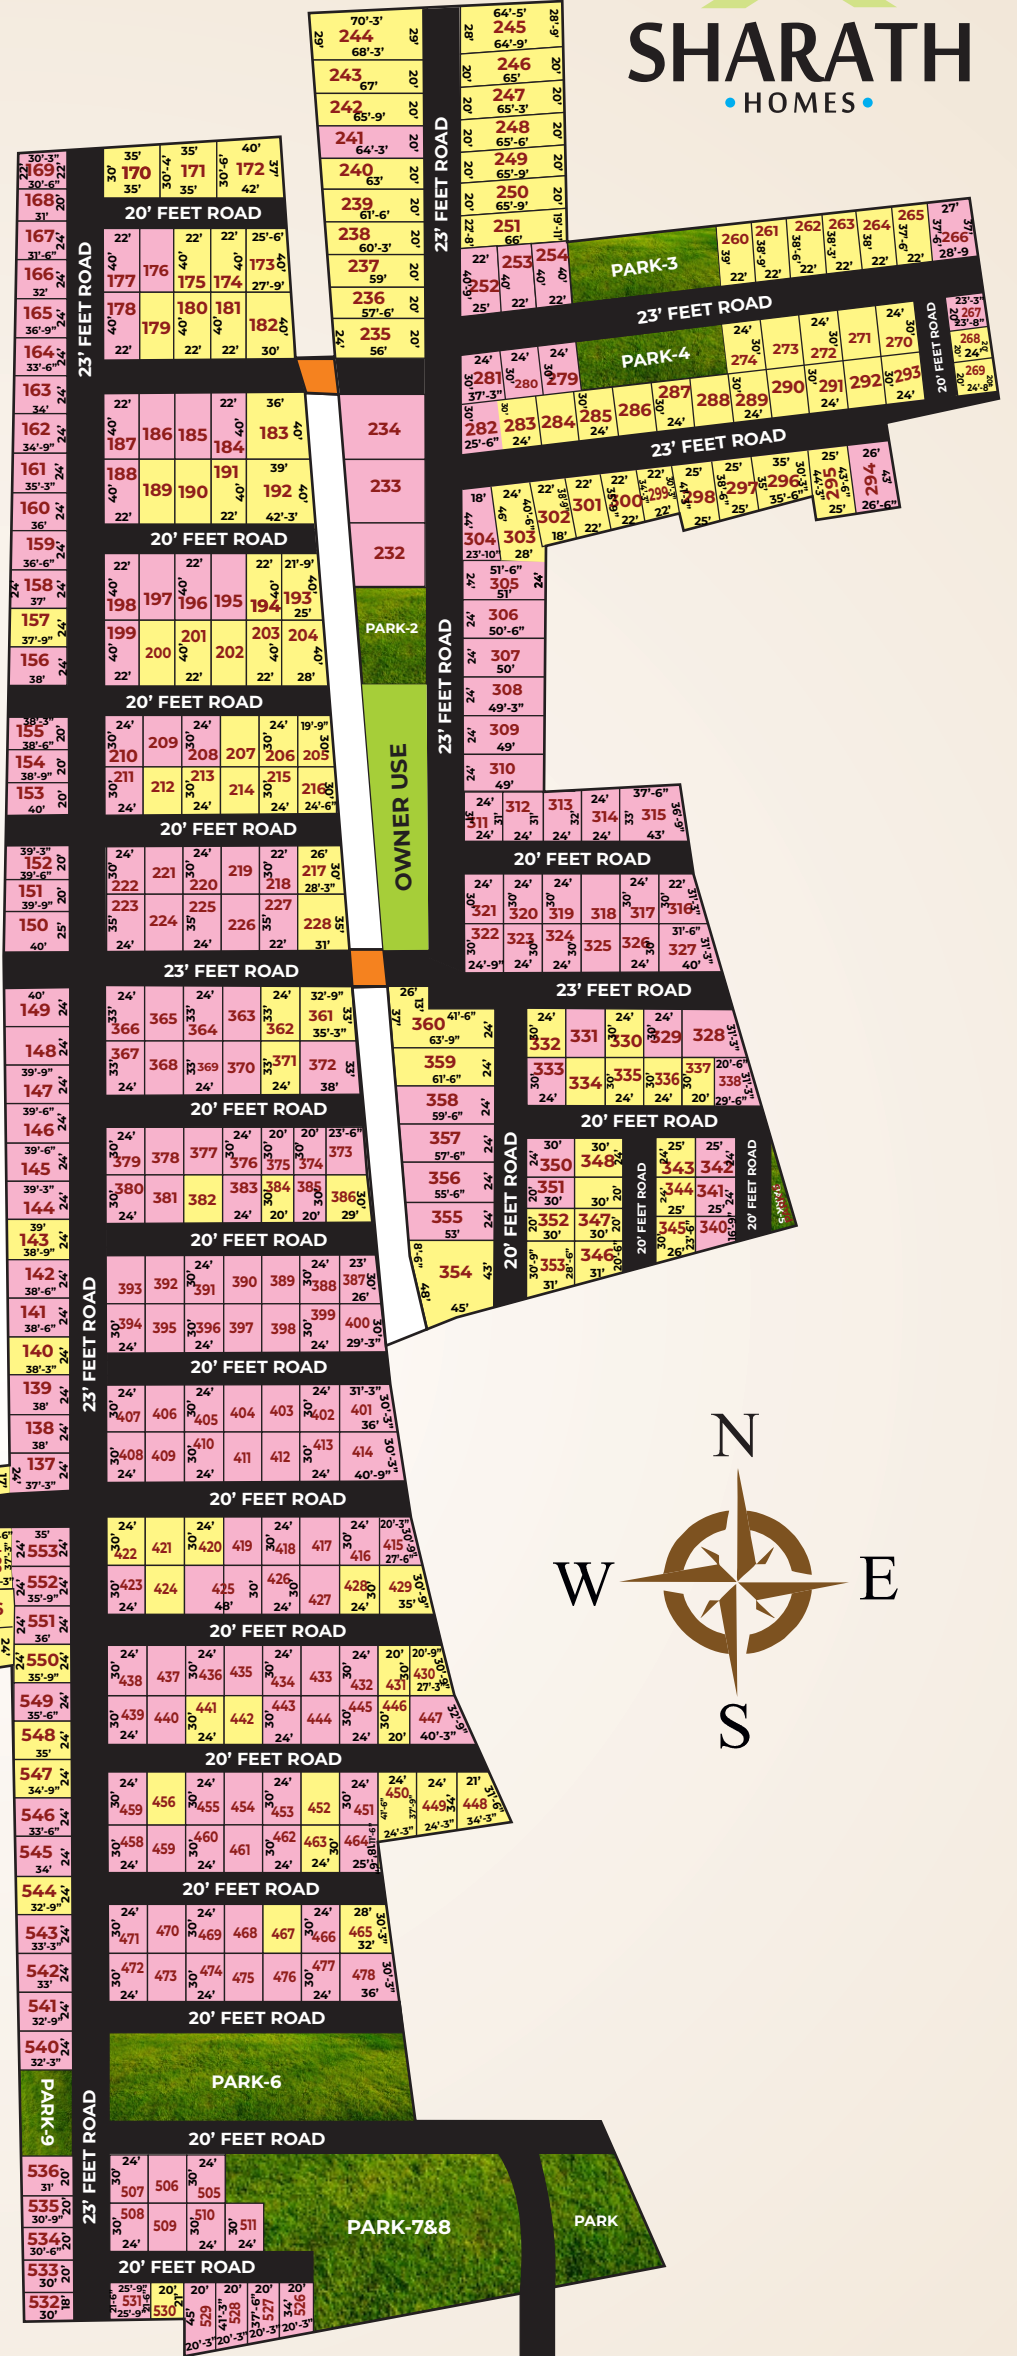

◀ GUDUVANCHERRY 100 FEET ROAD THIRUPORUR ▶

#91, Mig, 9th Cross Street, 4th Main Road, Nolambur, Phase - I,
Chennai - 600 037, TN, India. Whatsapp : +91-8056049481
E-mail : sharathhomes@gmail.com | www.sharathhomes.com

CONTACT : +91-9962677752 / 54